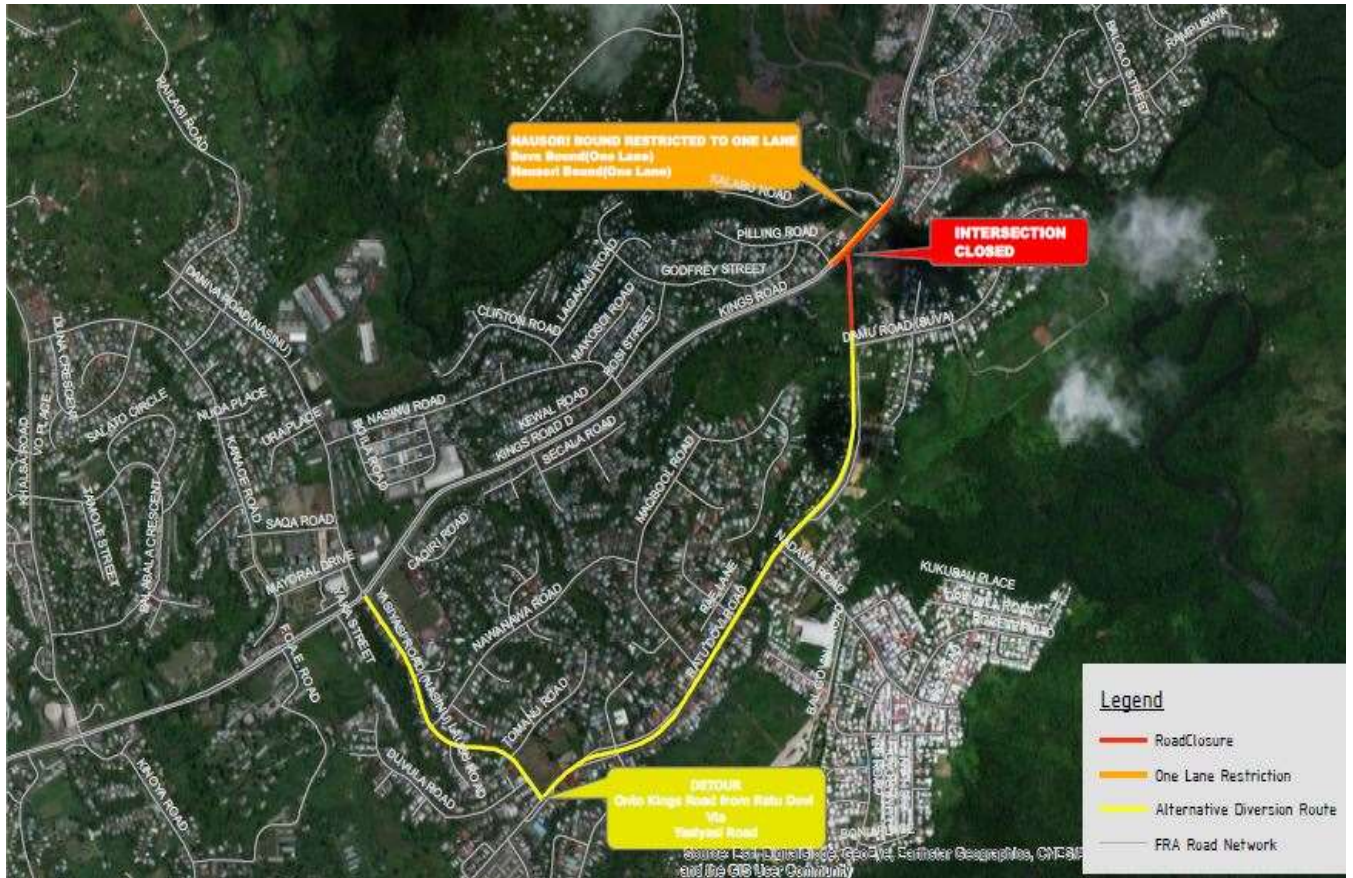

For more information please contact Zafiya Shamim at Zafiya.Shamim@fijiroads.org or call 9275960.